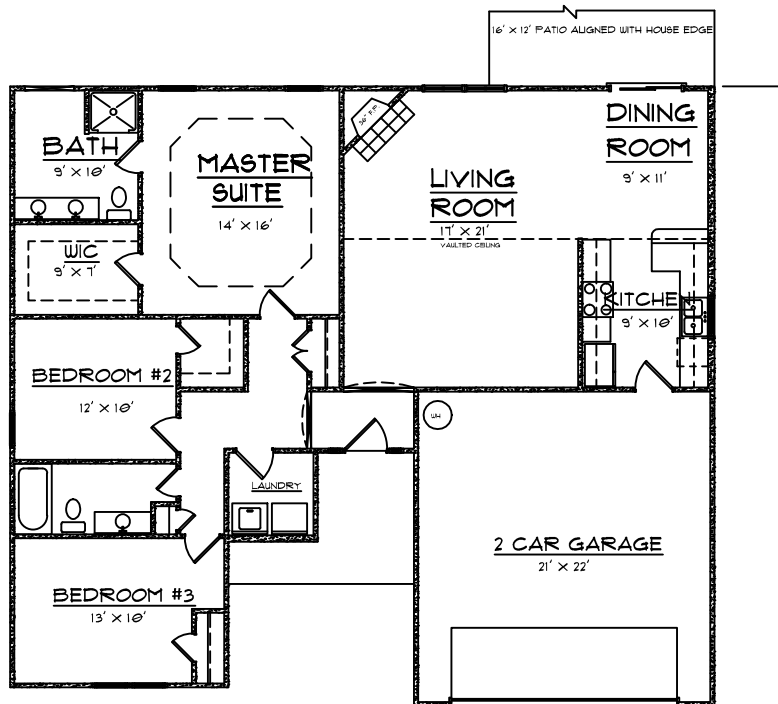

THE BIRCH 1507

FLOOR PLAN

- 3 Bedroom , 2 bath
- Breakfast Room
- Living Room with Fireplace
- Large Kitchen
- Laundry Room
- Dining Room
- 2 Car Garage

SQUARE FOOTAGE
1507 SQ FT